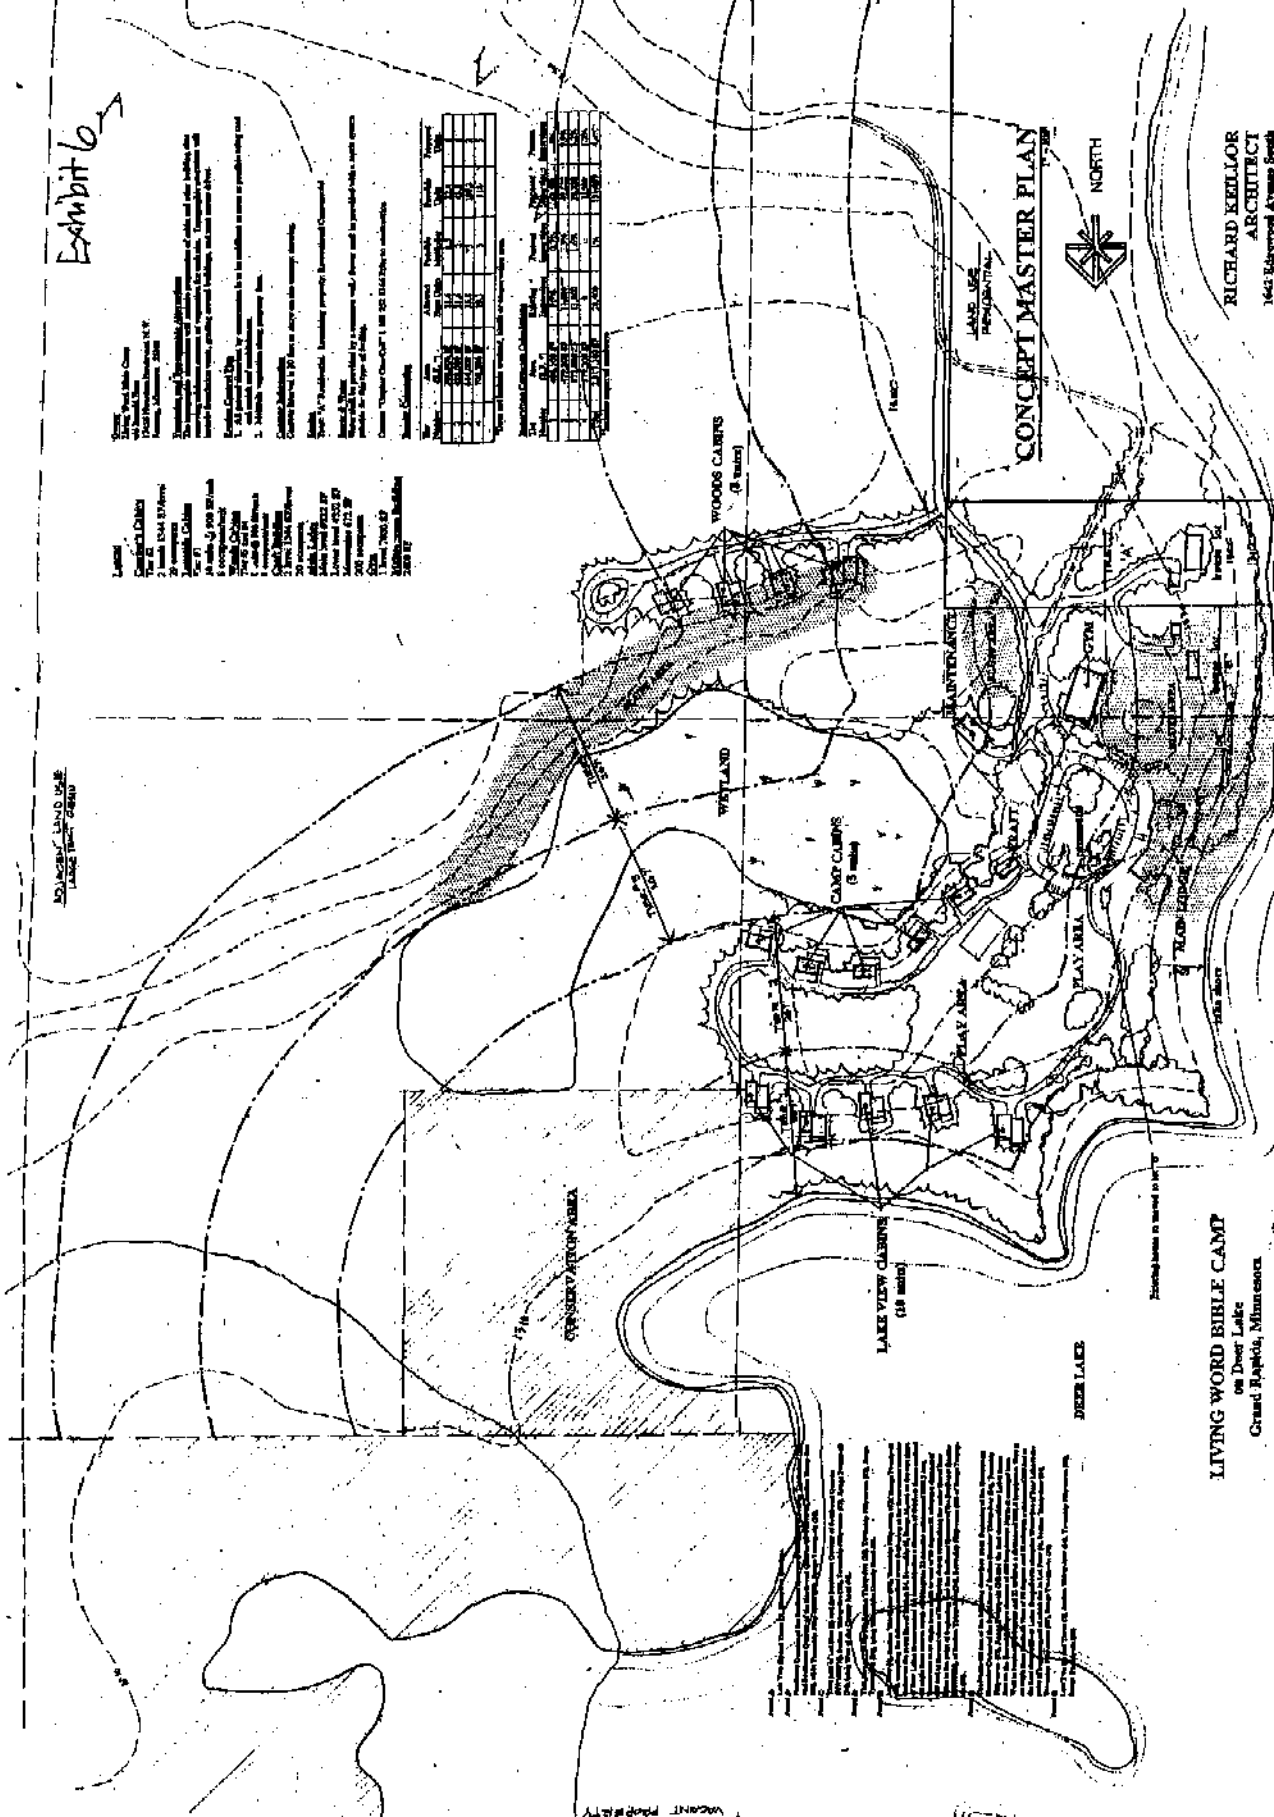

Exhibit 62

Area	Acres	Use	Notes
CONSERVED PION AREA	17.0	Conserved Pion Area	
WOODS CABINS	8.0	Woods Cabins	
LAKE VIEW CABINS	18.0	Lake View Cabins	
WATLAND	1.0	Wetland	
PLAY AREA	1.0	Play Area	
RESTAURANT	1.0	Restaurant	
RECREATION	1.0	Recreation	
TRAIL	1.0	Trail	
TRAIL BRIDGE	1.0	Trail Bridge	
DEER LAKES	1.0	Deer Lakes	
CAMP CLUSTER	8.0	Camp Cluster	

1. The Living Word Bible Camp is a religious retreat center for the Living Word Bible Church, a Christian denomination. The camp is located on a 100-acre site in the State of Michigan. The camp is a religious retreat center for the Living Word Bible Church, a Christian denomination. The camp is located on a 100-acre site in the State of Michigan. The camp is a religious retreat center for the Living Word Bible Church, a Christian denomination. The camp is located on a 100-acre site in the State of Michigan.

CONCEPT MASTER PLAN

LIVING WORD BIBLE CAMP
on Deer Lake
Grand Rapids, Michigan

RICHARD KELLOR
ARCHITECT
1643 Edgewood Avenue South